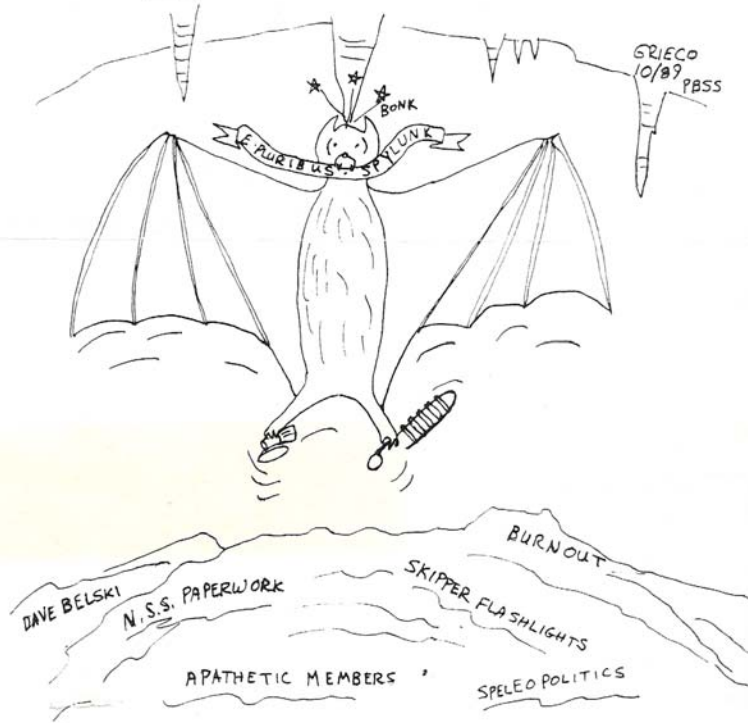

GREAT NEWS

Many of you have enjoyed some of the cave art of the renowned spelo-cartoonist Tony Grieco formerly of the PBSS and now a GDI in Hobbs, NM. I commissioned a brand new cartoon to commemorate the resurrection of PBSS, and after a year of feverish hallucinations, Tony has produced! Not one work of art but 14!!! Shown here is the first in a series of the never before published "Grieco Cave Art For The 90's"!!! Remember that you saw it here first, folks.

FROM THE GUANO OF ADVERSITY RISES...
THE NEW, IMPROVED P.B.S.S.

PBSS

Last Name	First Name	W Phone	H Phone	NSS #
Anderle	Chuck	685-3119	685-3119	31477
Anderle	Jan		685-3119	31478
Atkinson	Jerry	688-6160	697-3807	22368
Bentley	Bill	694-7721	697-3079	21977
Brinson	Debbie	699-4081	683-1991	31906
Brinson	Will	699-4081	683-1991	31905
Carlton	Don	683-4701	687-4352	30417
Diffie	David		699-0919	31097
Feaster	Walter		367-8253	31624
Fincher	J.D.		694-4381	31859
Fincher	Melissa		694-4381	31860
Fincher	Richard		694-4381	32861
Hill	Pat		689-4387	-----
Hill	Tom	560-5065	687-2122	27888
Glossa	Jeff	682-9731		-----
Noldan	Suzy	687-8476	689-0586	-----
Schwehr	Kathy	684-8231	684-0048	28847
Siegmann	Jim	683-0128	689-0586	-----